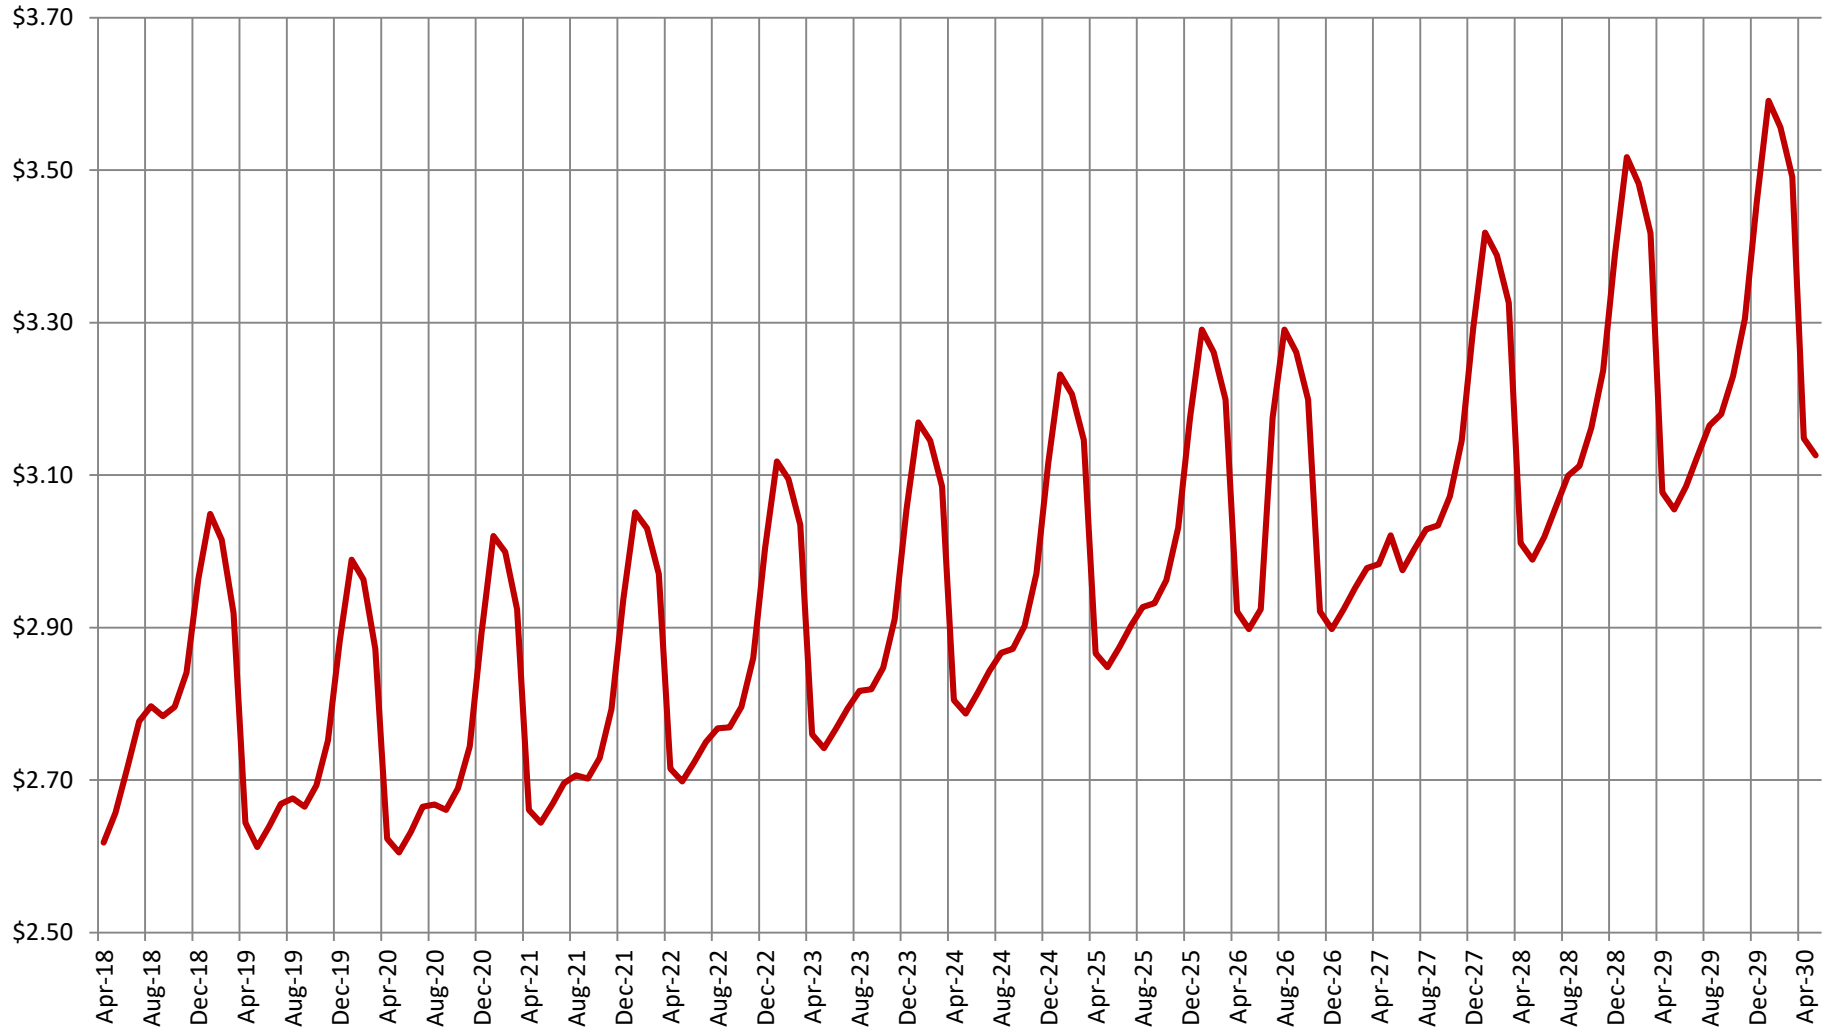

Natural Gas Forward Curve

Your Business is Unique. So is Your Energy Solution.

425 Metro Place, Suite 550, Dublin, Ohio 43017

614-336-8877

888-370-8878 (Fax)

www.MuirfieldEnergy.com