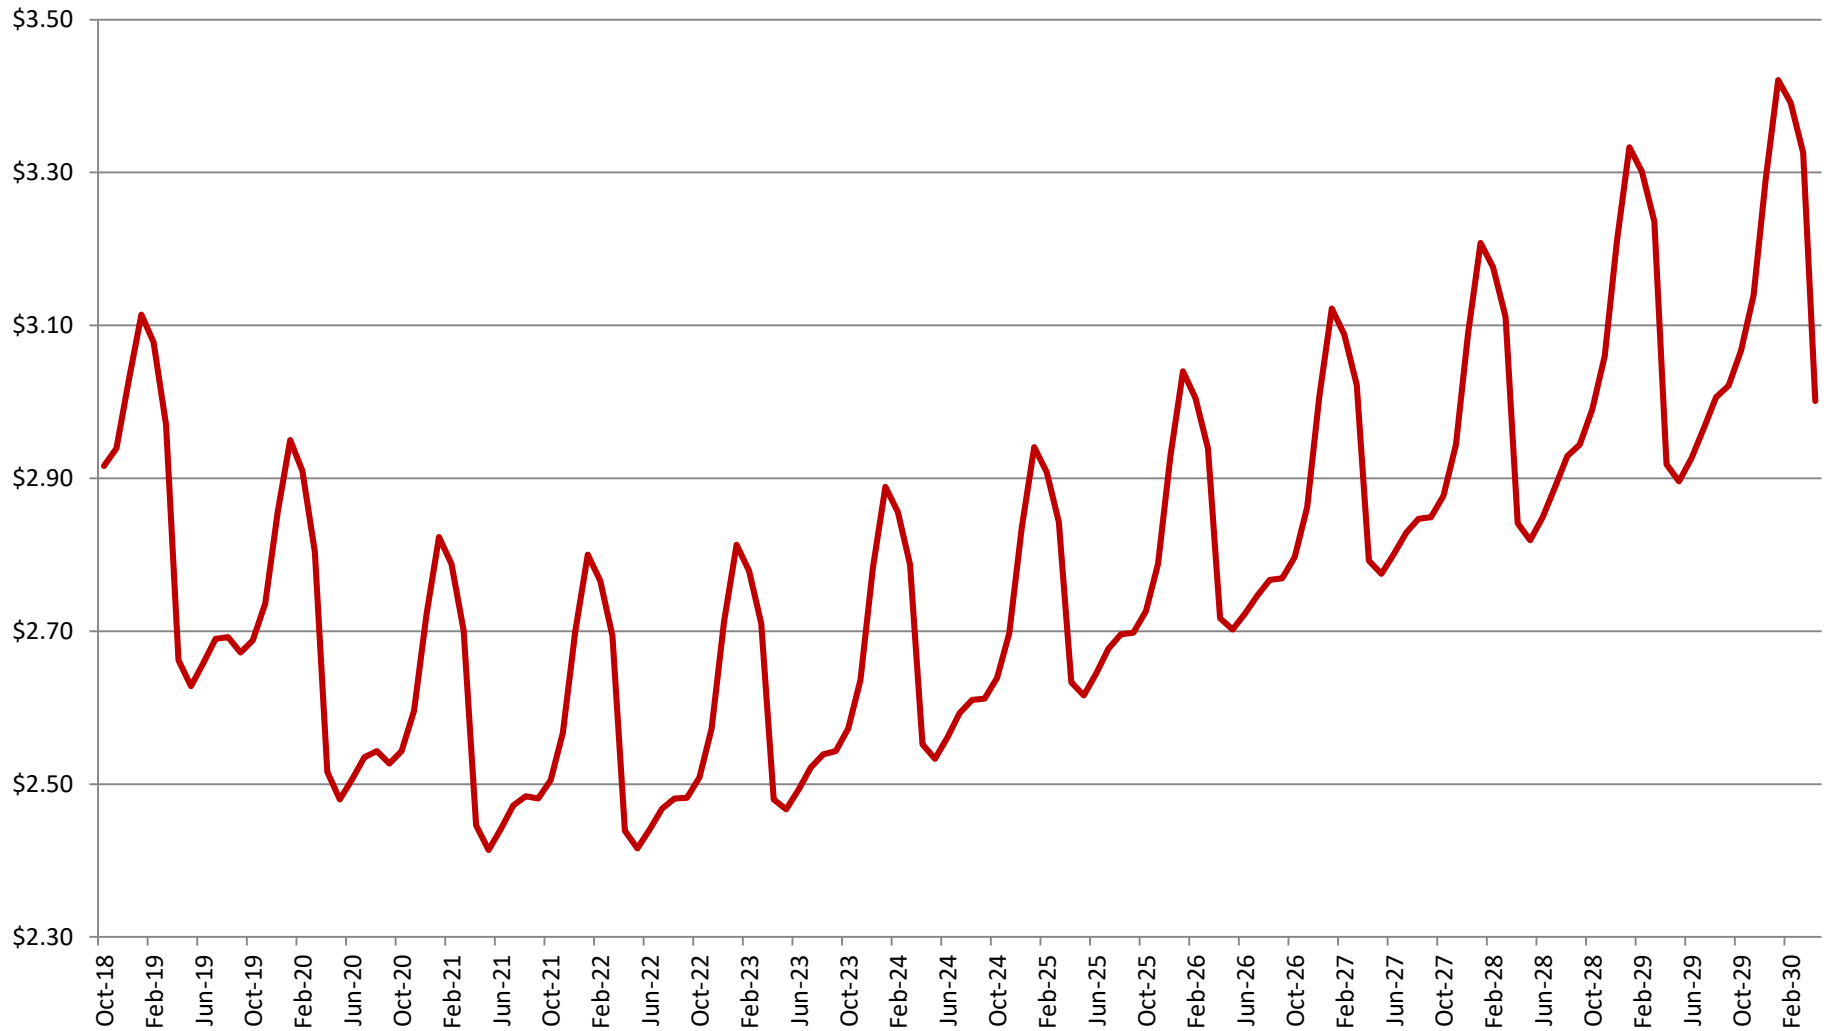

# Natural Gas Forward Curve

**Your Business is Unique. So is Your Energy Solution.**

425 Metro Place, Suite 550, Dublin, Ohio 43017

614-336-8877

888-370-8878 (Fax)

[www.MuirfieldEnergy.com](http://www.MuirfieldEnergy.com)